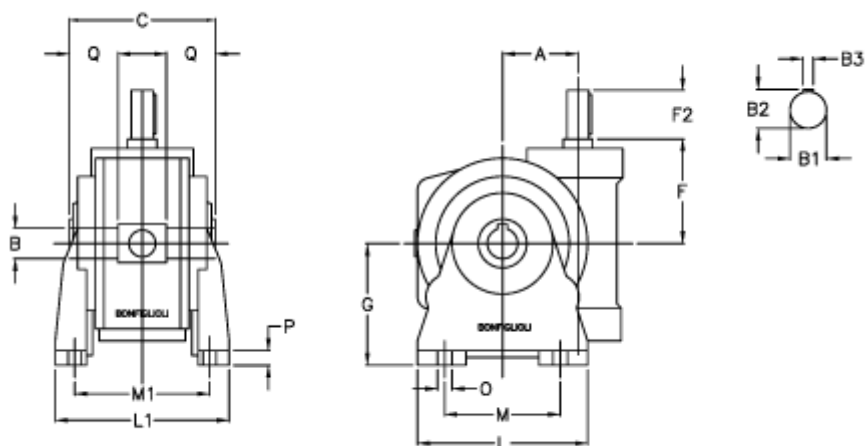

Article number: 3901185007300

Description: Worm gear with solid input shaft
VF 185V-7-HS

Measures

a	= 185.4	F2 = 70	Q = 65.0
B	= 60	g = 254	
B1	= 40	L = 360	
B2	= 43.0	L1 = 320	
B3	= 12	m = 270	
C	= 190	M1 = 251.0	
Description	= VF 185V-xx-HS	O = 22.0	
F	= 214.5	P = 22	